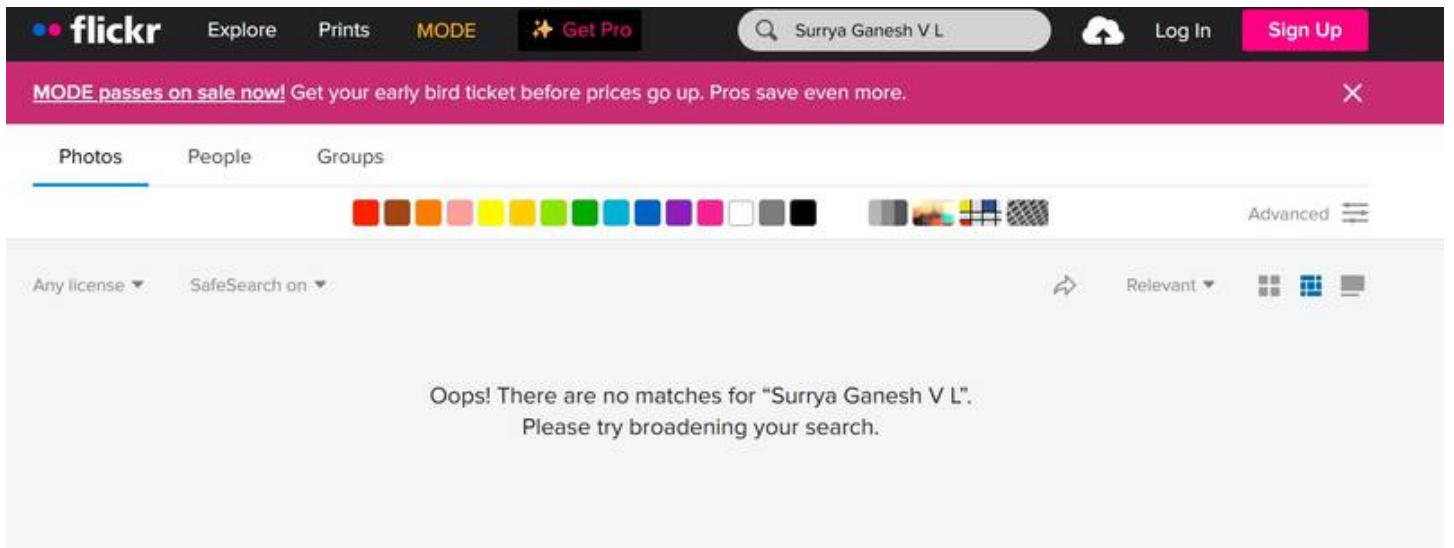

Annexure 8 (j)