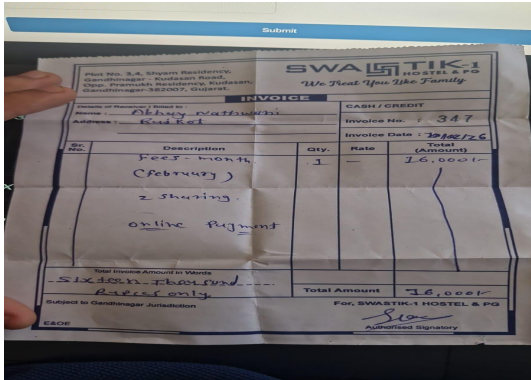

id / Proof

Location: 23.184413420288433 , 72.62851211651612