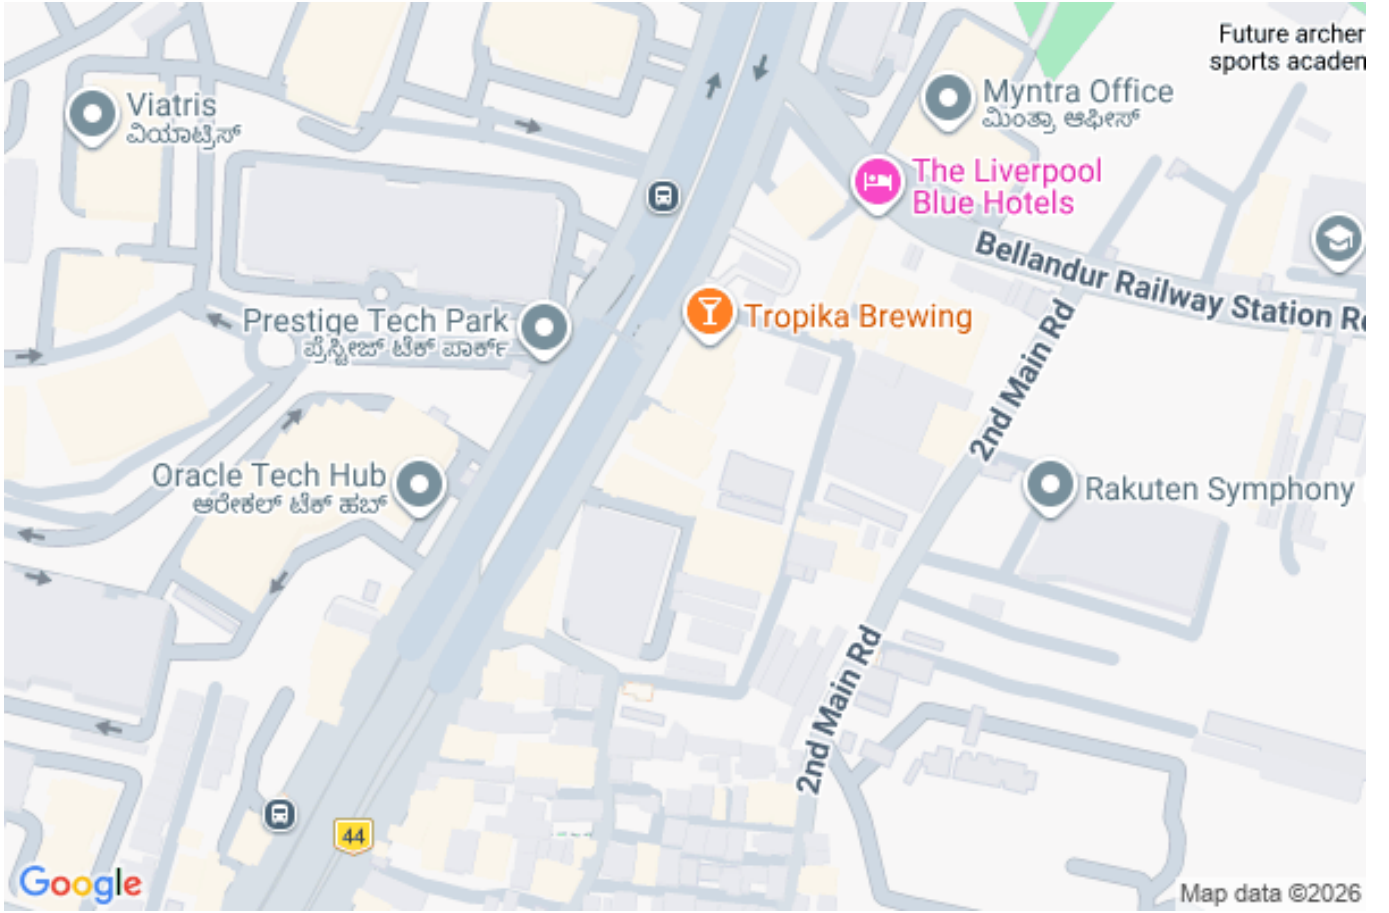

Address shown on the map				
Address	Source	Distance	Location API	Legend
#293/154/172, Kadubeesanahalli , Marathahalli , Sri shirdi Sai Baba Temple, Bangalore , Karnataka , India	Input Address	0km	Google Location API	
12.9419176 - 77.6973925	GPS	0.00 km	Google Location API	

Nearby Place Details				
Nearby Place	Name	Address	Latitude	Longitude
Police Station	Bengaluru	Bengaluru	12.9628669	77.57750899999999
Post Office	Marathahalli Post Office	Borewell Busstop, near HAL, Marathahalli Main Road, Hal Quarters, HAL, Bengaluru	12.9559392	77.6880796
Tourism Place	Sri shirdi Sai Baba Temple	Sai Baba Temple Road, Manjunatha Layout, Vagdevi Layout, Munnekollal, Bengaluru	12.9485454	77.7135157

id / Proof

Location: 12.9419176 , 77.6973925

House Name

Location: 12.9419176 , 77.6973925

Building Photo

Location: 12.9419176 , 77.6973925

Street Photo

Location: 12.9419176 , 77.6973925

Nearest Landmark

Location: 12.9419176 , 77.6973925

Map Screenshot

Location: 12.9419176 , 77.6973925