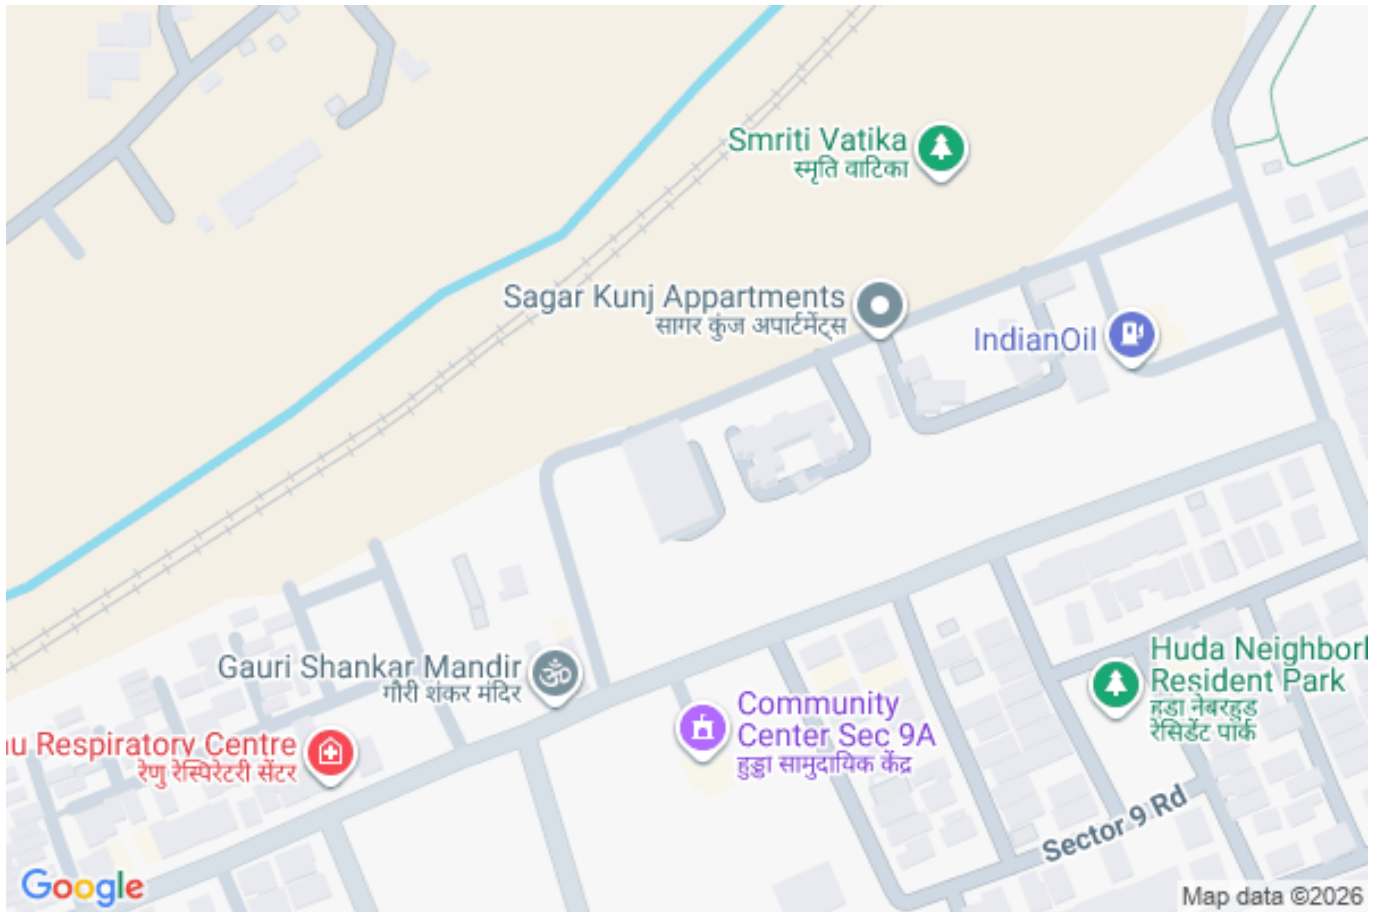

Candidate Residential Address Detail			
<b>Candidate Name</b>	Rudra Gautam		
<b>Address</b>	1A, IFSI Society, Sector 9A, , Gurugram, Community hall,firoz gandhi colony, Gurugram, Haryana, India		
<b>Company Name</b>	GOLDQUEST GLOBAL BACKGROUND VERIFICATION SERVICES	<b>Relation With the candidate</b>	Self
<b>Mobile</b>	9899668331	<b>Email</b>	gautam.team@gmail.com
<b>Verification Date</b>	N/A	<b>Employee ID:</b>	NA
<b>Verifier Name</b>	Rudra Gautam	<b>Nature of Residence</b>	Rented
<b>Period of Stay</b>	Jan-2020 - till now	<b>Pincode</b>	122001

Address shown on the map				
Address	Source	Distance	Location API	Legend
1A, IFSI Society, Sector 9A, , Gurugram, Community hall,firoz gandhi colony, Gurugram, Haryana, India	Input Address	0km	Google Location API	
28.470725332607746 - 76.99600151827002	GPS	0.00 km	Google Location API	

### Nearby Place Details

Nearby Place	Name	Address	Latitude	Longitude
Police Station	Gurugram	Gurugram	28.4594965	77.0266383
Post Office	Sector 4 Post Office	1-20, Sector 4, Gurugram	28.4751343	77.00905589999999
Tourism Place	Community hall, firoz gandhi colony	F283+FP7, Feroz Gandhi Colony, Sector 9, Gurugram	28.4661589	77.00430670000001

Map Screenshot

Location: 28.470725332607746 , 76.99600151827002