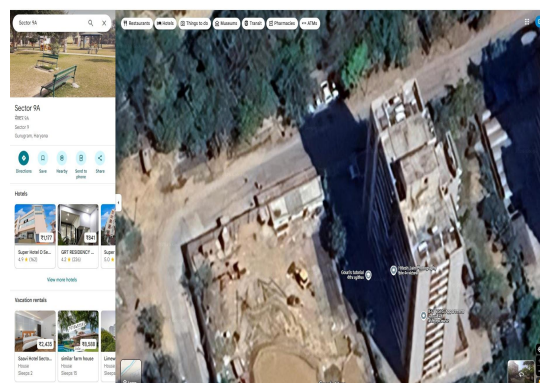

House Name

Location: 28.470725332607746 , 76.99600151827002

Building Photo

Location: 28.470725332607746 , 76.99600151827002

Street Photo

Location: 28.470725332607746 , 76.99600151827002

Nearest Landmark

Location: 28.470725332607746 , 76.99600151827002

Map Screenshot

Location: 28.470725332607746 , 76.99600151827002