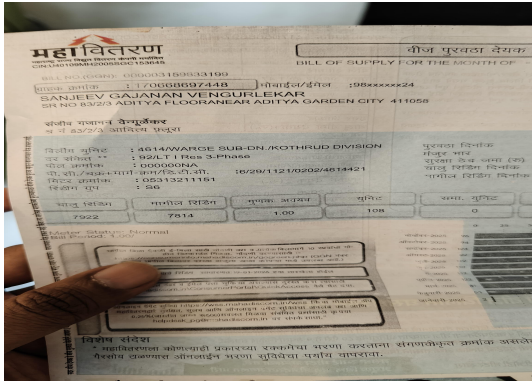

id / Proof

Location: 18.4877937 , 73.7885102