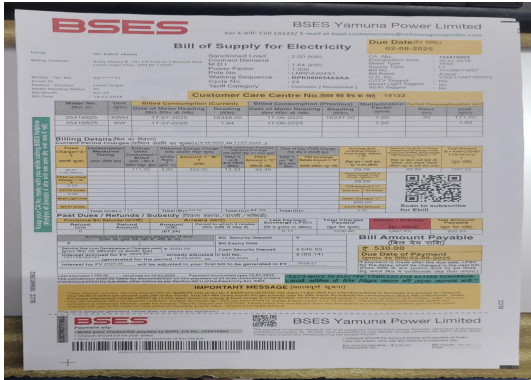

id / Proof

Location: 28.6353943 , 77.2729922