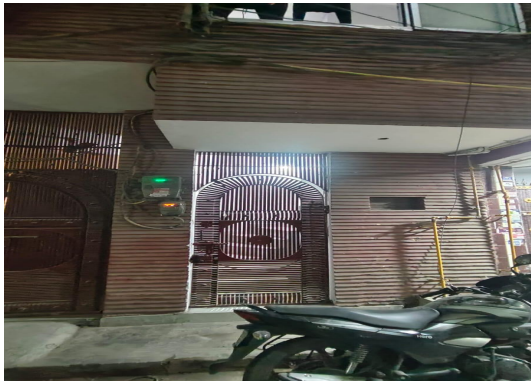

id / Proof

Location: 28.6353943 , 77.2729922

House Name

Location: 28.6353943 , 77.2729922

Building Photo

Location: 28.6353943 , 77.2729922

Street Photo

Location: 28.6353943 , 77.2729922