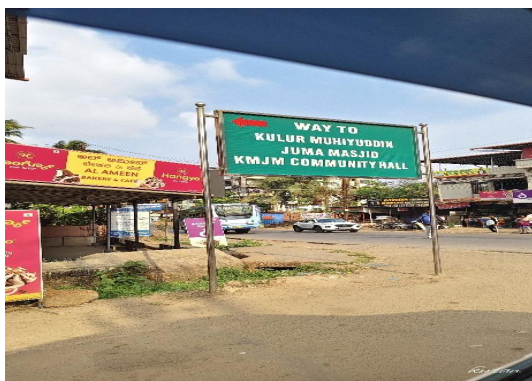

id / Proof

Location: 12.928353 , 74.840796

House Name

Location: 12.928353 , 74.840796

Building Photo

Location: 12.928353 , 74.840796

Street Photo

Location: 12.928353 , 74.840796