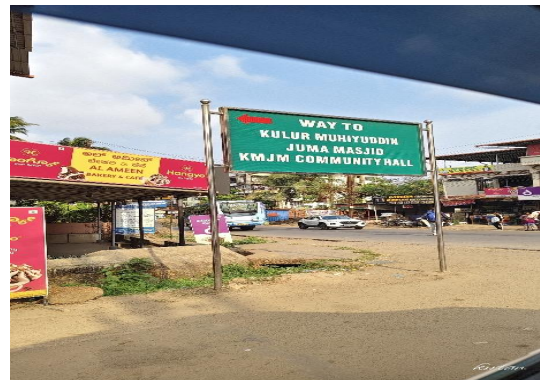

id / Proof

Location: 12.928353 , 74.840796

House Name

Location: 12.928353 , 74.840796

Building Photo

Location: 12.928353 , 74.840796

Street Photo

Location: 12.928353 , 74.840796